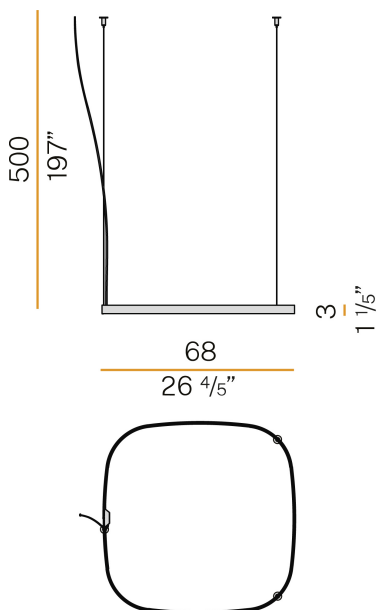

PANZERI

Zero Square

24V DC

M03217.075.0410

Data sheet

CODE	M03217.075.0410
SYSTEM POWER CONSUMPTION	34W
EFFICACY	89.97lm/W
LIGHT SOURCE	LED
LIGHT SOURCE LIFETIME	L70 (B50) 60.000h
COLOUR TEMPERATURE	3000K Ra>90
LIGHT DISTRIBUTION	diffused
POWER SUPPLY	24V DC
DRIVER	remote not included
NOMINAL LUMINOUS FLUX	4252lm
LUMEN OUTPUT	3059lm
EFFICIENCY	71.9%
WEIGHT	1,21 Kg
PROTECTION DEGREE	IP20
COLOUR TOLLERANCES	SDCM 3
PACKING DIMENSIONS (CM)	83,0 x 83,0 x 10,0

Single or multiple suspension lighting fixture for interiors, with direct and indirect light emission.

Bended extruded aluminium structure in white, black, bronze, mat brass or titanium polyacrylic paint.

Extruded polycarbonate diffuser with opaline finish.

Suspension kit with griplocks and 5m (196,9") long steel cables.

5m (196,9") long power cable in transparent PVC.

Provided without power canopy.

Technical drawing

Polar diagram